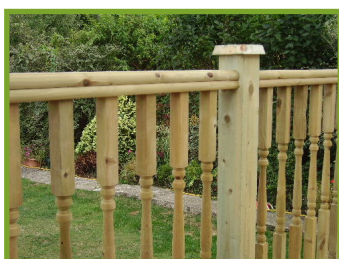

Moulded Handrail / Base Rail

Pressure Treated	P.A.R	
Length	Width	Depth
3.6m	x 90mm	x 90mm

Turned Newel Post