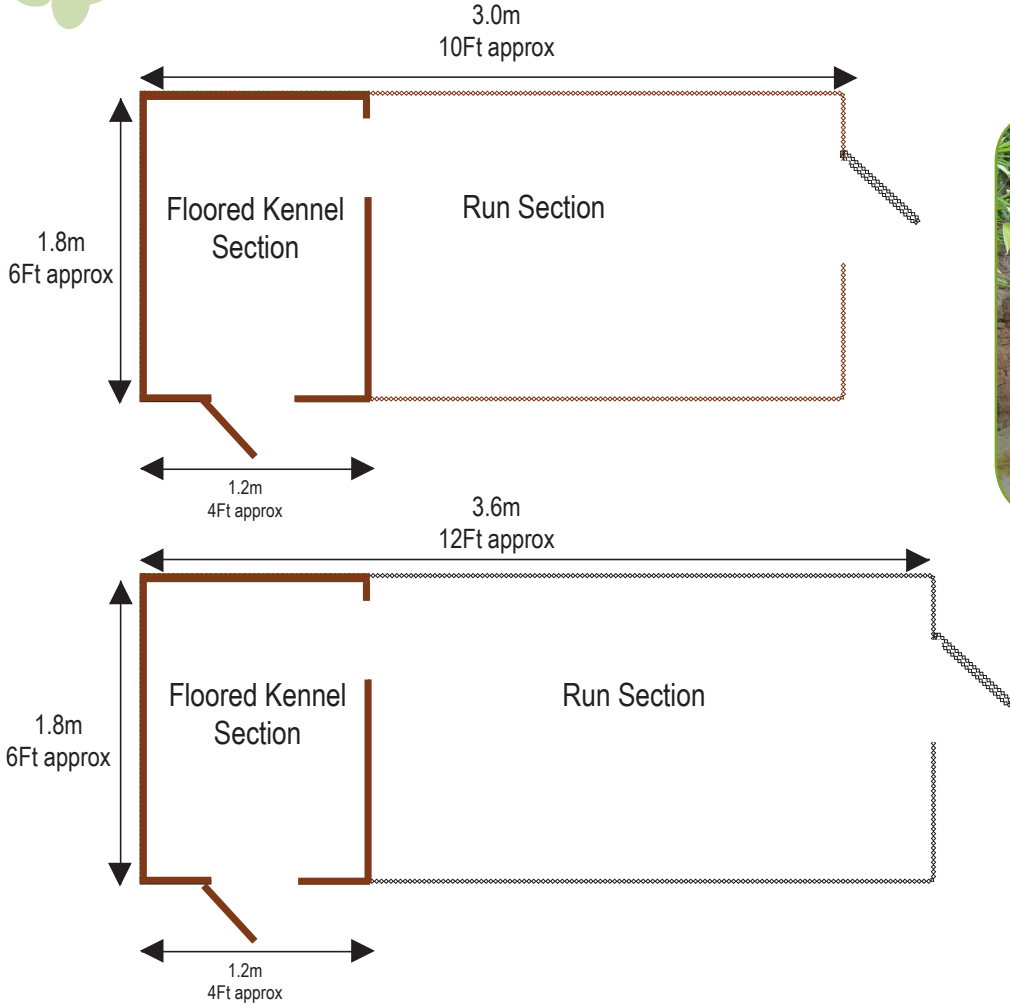

THE DUKE DOG RUN