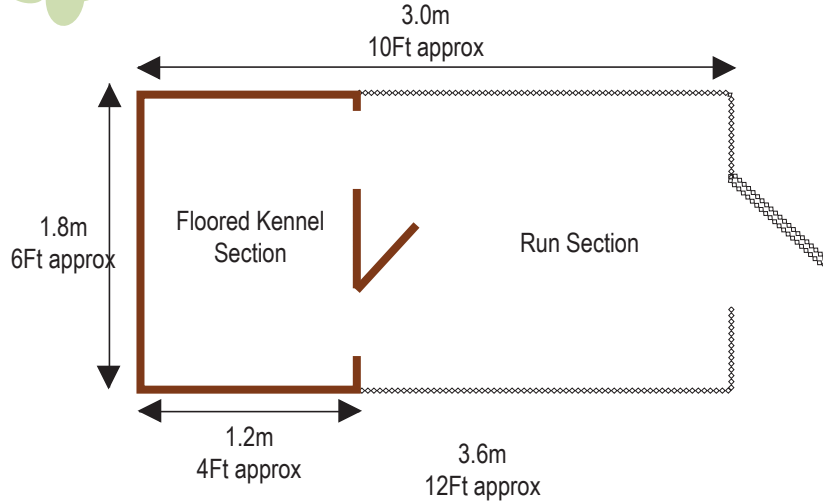

THE DUCHESS DOG RUN