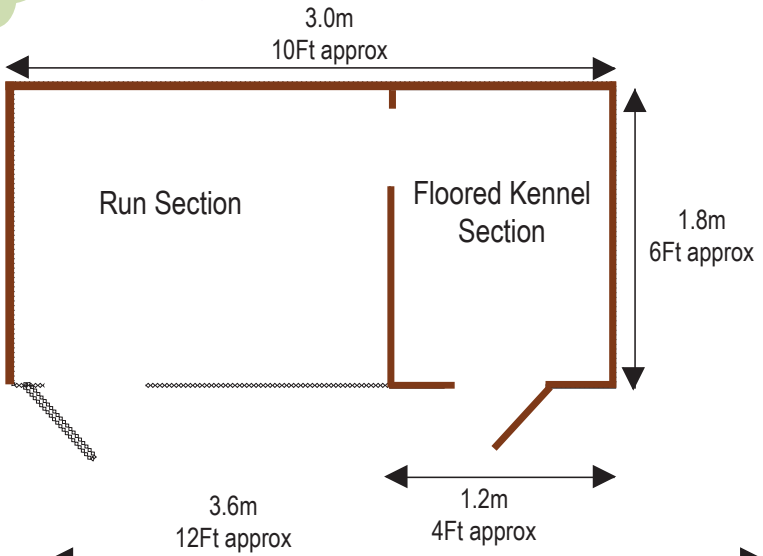

THE K9 DOG RUN