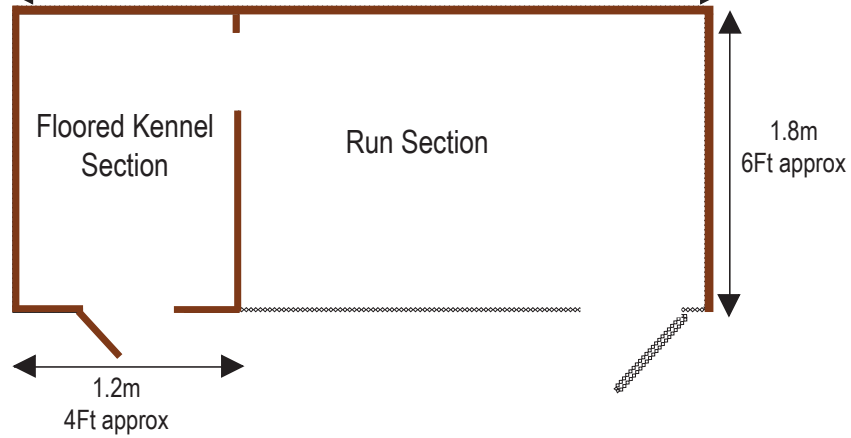

THE K9 DOG RUN