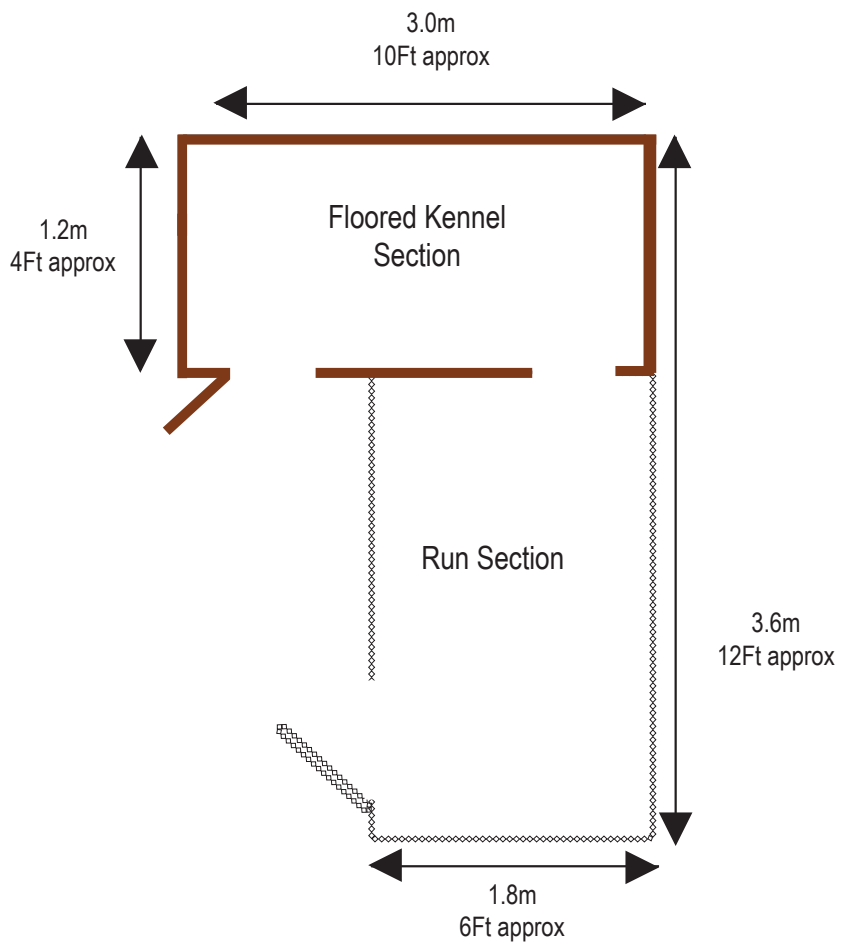

THE ADMIRAL DOG RUN